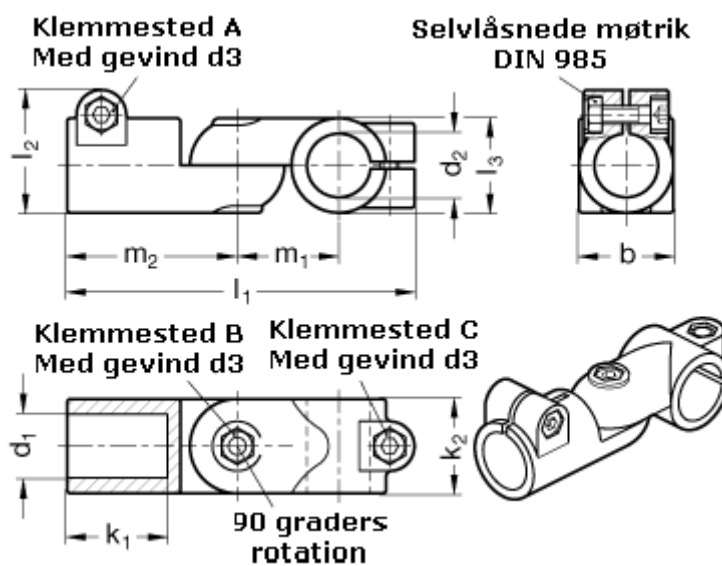

Article number: 20288B20B30S2SW

Description: E+G Swivel clamp - GN 288-B20-B30-S-2-SW

## Measures

$b = 40$

$d_1 = B20$

$d_2 = B30$

$d_3 = M 8$

$k_1 = 42.5$

$k_2 = 40$

$l_1 = 147$